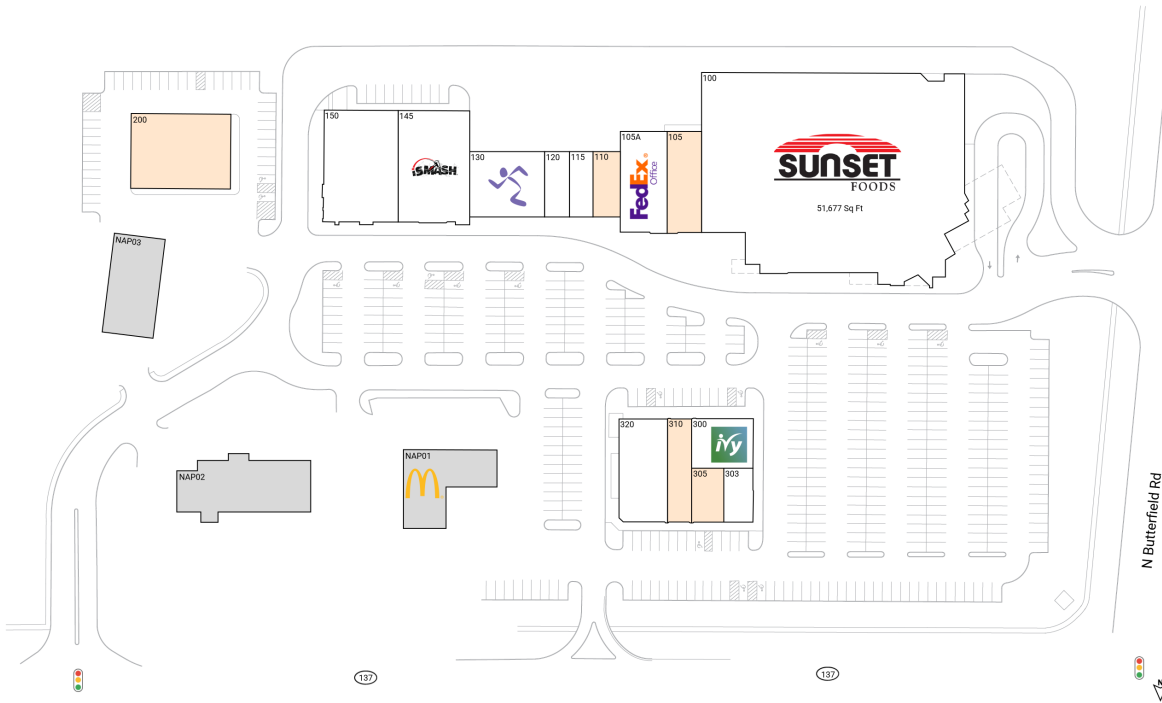

# Butterfield Square

1451 Peterson Road | Libertyville, IL 60048

Lake County Chicago-Naperville-Elgin, IL-IN 106,683 Sq Ft

42.3047, -87.9814

## Available Spaces

105	3,500 Sq Ft	360°	305	1,252 Sq Ft	360°
110	1,800 Sq Ft	360°	310	2,500 Sq Ft	360°
200	7,500 Sq Ft	360°			

## Current Tenants

Space size listed in square feet

100	Sunset Foods	51,677
105A	Fedex Office	4,500
115	Fannie May	1,527
120	Meat n' Melt	1,625
130	Anytime Fitness	4,898
145	iSmash	8,045
150	Jimmy's Charhouse	8,240
300	Ivy Rehab Physical Therapy	3,034
303	The Eye Spot	1,585
320	Mario Tricoci Salon	5,000
NAP01	McDonald's	0
NAP02	BankFinancial	0
NAP03	A.W. Zengeler Cleaners	0

This site plan is for illustrative and information purposes only, showing the general layout of the shopping center; and is not a legal survey. Brixmor makes no representation or warranty that the shopping center is exactly as depicted as site conditions and tenant mix are subject to change over time.  
4148